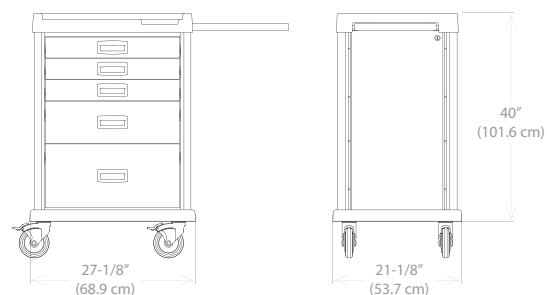

Product Specifications

Materials

Shell	Steel Panel Construction with Aluminum Corner Posts.
Base	Integrated Steel Bumpers with Thermoformed ABS Shell.
Drawers	Steel Drawer Fronts.
Work Top	Seamless Thermoformed ABS with Raised Edge.
Pull-Out	Blow-Molded ABS Plastic with Steel
Writing Surface	Reinforcement - 35 lbs. (15.9 kg)
Drawer Glides	Steel Ball Bearing, 88 lbs. (40 kg) limit.
Finish, Exterior Metal Surfaces	Durable, Thermoset Powder Coating Anodized Aluminum Posts. All harmony carts available in white.
Casters	5" Full-Swivel Plate Type with Steel Mounting Plates, two (2) with Locks, One (1) Tracking Caster.
Locking System	Central Locking System with Key Lock is Standard.
Accessory Mounting System	Side Mounted Accessories: Vertically Adjustable Aluminum Rails. Top-mounted Accessories: Reinforced Post Guides.

Exterior Dimensions

Height	Width	Depth	Weight
40" (101.6 cm)	27 1/8" (68.9 cm)	21 1/8" (53.7 cm)	145 lbs. (65.8 cm)

6324R5

6324RVP

Options (See small cart catalogue for more accessories)

VIV	IV Pole
VOT-1	Oxygen Tank Holder
VRB-1	Resuscitation Board
VDS-1	Defibrillator Shelf, Swivel Type
V24LB	Break-Away Lock Bar
CVP	Pre-Configured Value Pack for 24" drawer cart. Includes VIV, VOT-1, VRB-1, VDS-1, V24LB
3TRD	Plastic Tray for 3" drawer, dividers included.
6TRD	Plastic Tray for 6" drawer, dividers included.
9TRD	Plastic Tray for 9" drawer, dividers included.
6324RVP	Crash cart pre-configured w/CVP Kit.