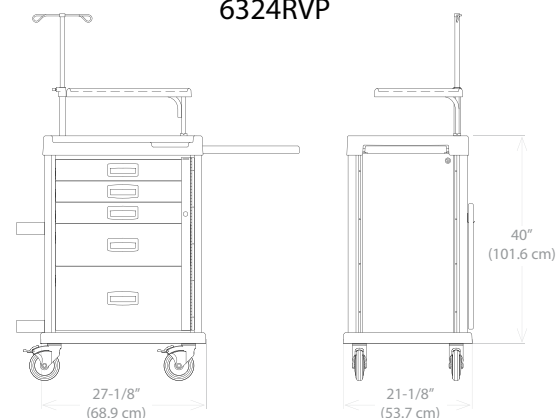

Product Specifications

Materials

Shell	Steel Panel Construction with Aluminum Corner Posts.
Base	Integrated Steel Bumpers with Thermoformed ABS Shell.
Drawers	Steel Drawer Fronts.
Work Top	Seamless Thermoformed ABS with Raised Edge.
Pull-Out	Blow-Molded ABS Plastic with Steel
Writing Surface	Reinforcement - 35 lbs. (15.9 kg)
Drawer Glides	Steel Ball Bearing, 88 lbs. (40 kg) limit.
Finish, Exterior Metal Surfaces	Durable, Thermoset Powder Coating Anodized Aluminum Posts. All harmony carts available in white.
Casters	5" Full-Swivel Plate Type with Steel Mounting Plates, two (2) with Locks, One (1) Tracking Caster.
Locking System	Central Locking System with Key Lock is Standard.
Accessory Mounting System	Side Mounted Accessories: Vertically Adjustable Aluminum Rails. Top-mounted Accessories: Reinforced Post Guides.

Exterior Dimensions

Height	Width	Depth	Weight
40" (101.6 cm)	27 1/8" (68.9 cm)	21 1/8" (53.7 cm)	145 lbs. (65.8 cm)

6324R5

6324RVP

Options (See small cart catalogue for more accessories)

VIV	IV Pole
VOT-1	Oxygen Tank Holder
VRB-1	Resuscitation Board
VDS-1	Defibrillator Shelf, Swivel Type
V24LB	Break-Away Lock Bar
CVP	Pre-Configured Value Pack for 24" drawer cart. Includes VIV, VOT-1, VRB-1, VDS-1, V24LB
3TRD	Plastic Tray for 3" drawer, dividers included.
6TRD	Plastic Tray for 6" drawer, dividers included.
9TRD	Plastic Tray for 9" drawer, dividers included.
6324RVP	Crash cart pre-configured w/CVP Kit.