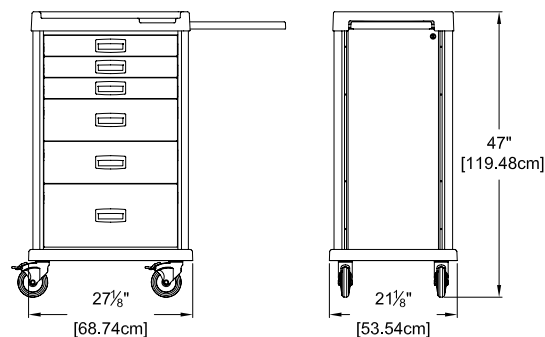

### Materials

Shell	Steel Panel Construction with Aluminum Corner Posts.
Base	Integrated Steel Bumpers with Thermoformed ABS Shell.
Drawers	Steel Drawer Fronts.
Work Top	Seamless Thermoformed ABS with Raised Edge.
Pull-Out	Blow-Molded ABS Plastic with Steel
Writing Surface	Reinforcement - 35 lbs. (15.9 kg)
Drawer Glides	Steel Ball Bearing, 88 lbs. (40 kg) limit.
Finish, Exterior Metal Surfaces	Durable, Thermoset Powder Coating Anodized Aluminum Posts. All harmony carts available in white.
Casters	5" Full-Swivel Plate Type with Steel Mounting Plates, two (2) with Locks, One (1) Tracking Caster.
Locking System	Central Locking System with Key Lock is Standard.
Accessory Mounting System	Side Mounted Accessories: Vertically Adjustable Aluminum Rails. Top-mounted Accessories: Reinforced Post Guides.

### Exterior Dimensions

Height	Width	Depth	Weight
47" (119.4 cm)	27 1/8" (68.9 cm)	21 1/8" (53.7 cm)	168 lbs. (76.2 kg)

6330B6

**Options (See small cart catalogue for more accessories)**

VEL	Electronic Keyless Entry with Key Override.
VTD-2	Tape Dispenser, Upper Rack Mount.
VUR2	Upper Accessory Rail, 2 Rails
VTB4	Tilt Bins, 4
VTB5	Tilt Bins, 5
VSC5	Locking 5 Qt. Sharps Container
VPW-1	Waste Basket, Plastic
AVP	Pre-Configured Value Pack. Includes VUR2, VTB4, VTB5, VSC5, VPW-1.
3TRD	Plastic Tray for 3" drawer, dividers included.
6TRD	Plastic Tray for 6" drawer, dividers included.
9TRD	Plastic Tray for 9" drawer, dividers included.